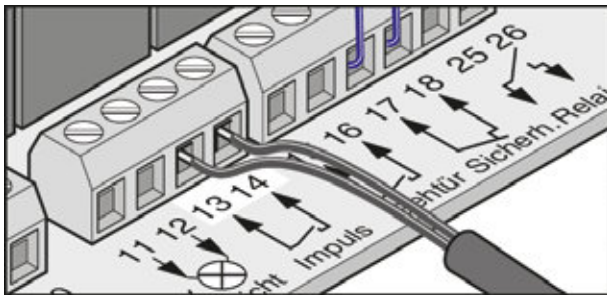

S 9050 base / S 9050 base+
S 9060 base / S 9060 base+
S 9080 base / S 9080 base+
S 9110 base / S 9110 base+

*Twist 350 / XL
DIP 4: ON

***Terminal Required**
Mem 039 - Val 1

Base+ / Pro+
DIP 2: ON