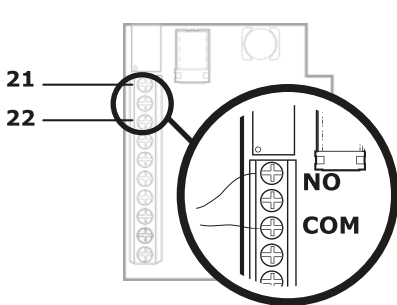

S 9050 base / S 9050 base+
S 9060 base / S 9060 base+
S 9080 base / S 9080 base+
S 9110 base / S 9110 base+

*Twist 350 / XL
DIP 4: ON

***Terminal Required**
Mem 039 - Val 1

Base+ / Pro+
DIP 2: ON