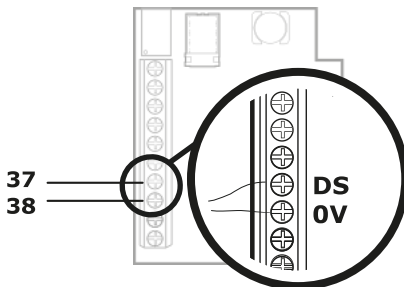

S 9050 base / S 9050 base+
S 9060 base / S 9060 base+
S 9080 base / S 9080 base+
S 9110 base / S 9110 base+

*Twist 350 / XL
DIP 4: ON

***Terminal Required**
Mem 039 - Val 1

Base+ / Pro+
DIP 2: ON