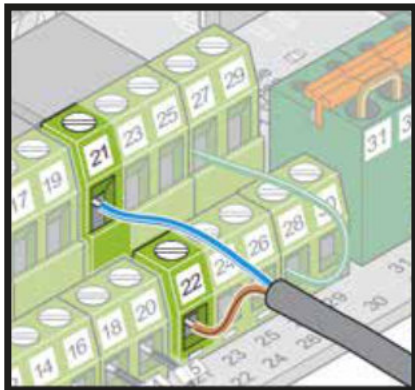

S 9050 base / S 9050 base+
S 9060 base / S 9060 base+
S 9080 base / S 9080 base+
S 9110 base / S 9110 base+

*Twist 350 / XL
DIP 4: ON

***Terminal Required**
Mem 039 - Val 1

Base+ / Pro+
DIP 2: ON