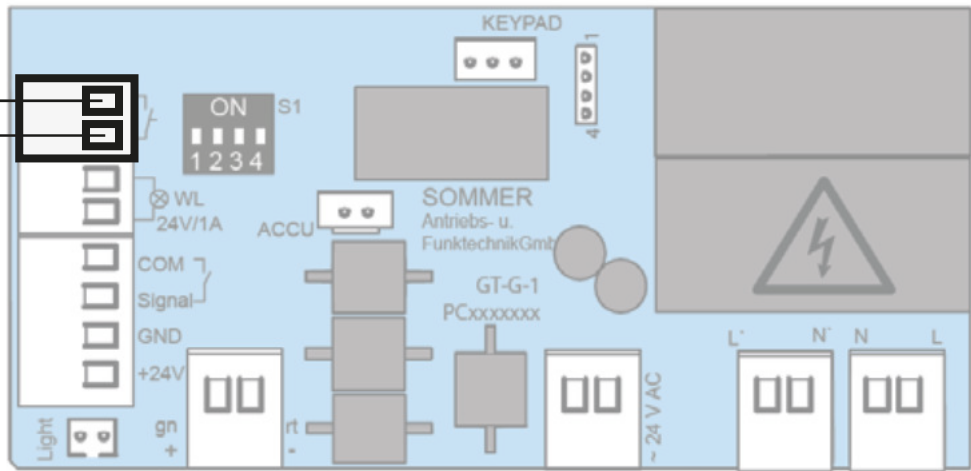

S 9050 base / S 9050 base+
S 9060 base / S 9060 base+
S 9080 base / S 9080 base+
S 9110 base / S 9110 base+

*Twist 350 / XL
DIP 4: ON

***Terminal Required**
Mem 039 - Val 1

Base+ / Pro+
DIP 2: ON