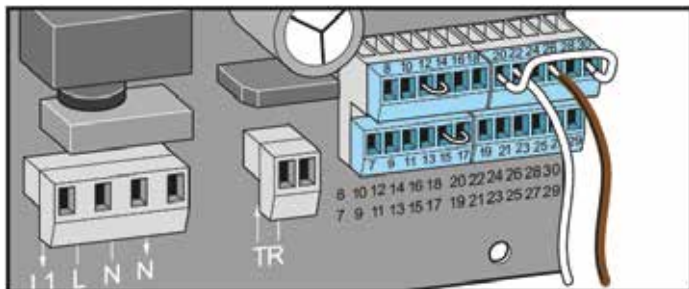

S 9050 base / S 9050 base+
S 9060 base / S 9060 base+
S 9080 base / S 9080 base+
S 9110 base / S 9110 base+

*Twist 350 / XL
DIP 4: ON

***Terminal Required**
Mem 039 - Val 1

Base+ / Pro+
DIP 2: ON