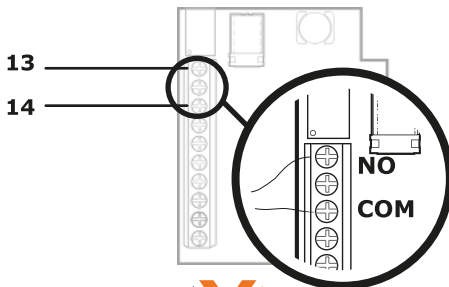

S 9050 base / S 9050 base+
S 9060 base / S 9060 base+
S 9080 base / S 9080 base+
S 9110 base / S 9110 base+

*Twist 350 / XL
DIP 4: ON

***Terminal Required**
Mem 039 - Val 1

Base+ / Pro+
DIP 2: ON