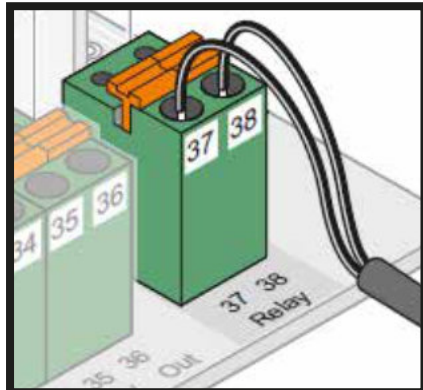

S 9050 base / S 9050 base+
S 9060 base / S 9060 base+
S 9080 base / S 9080 base+
S 9110 base / S 9110 base+

*Twist 350 / XL
DIP 4: ON

***Terminal Required**
Mem 039 - Val 1

Base+ / Pro+
DIP 2: ON